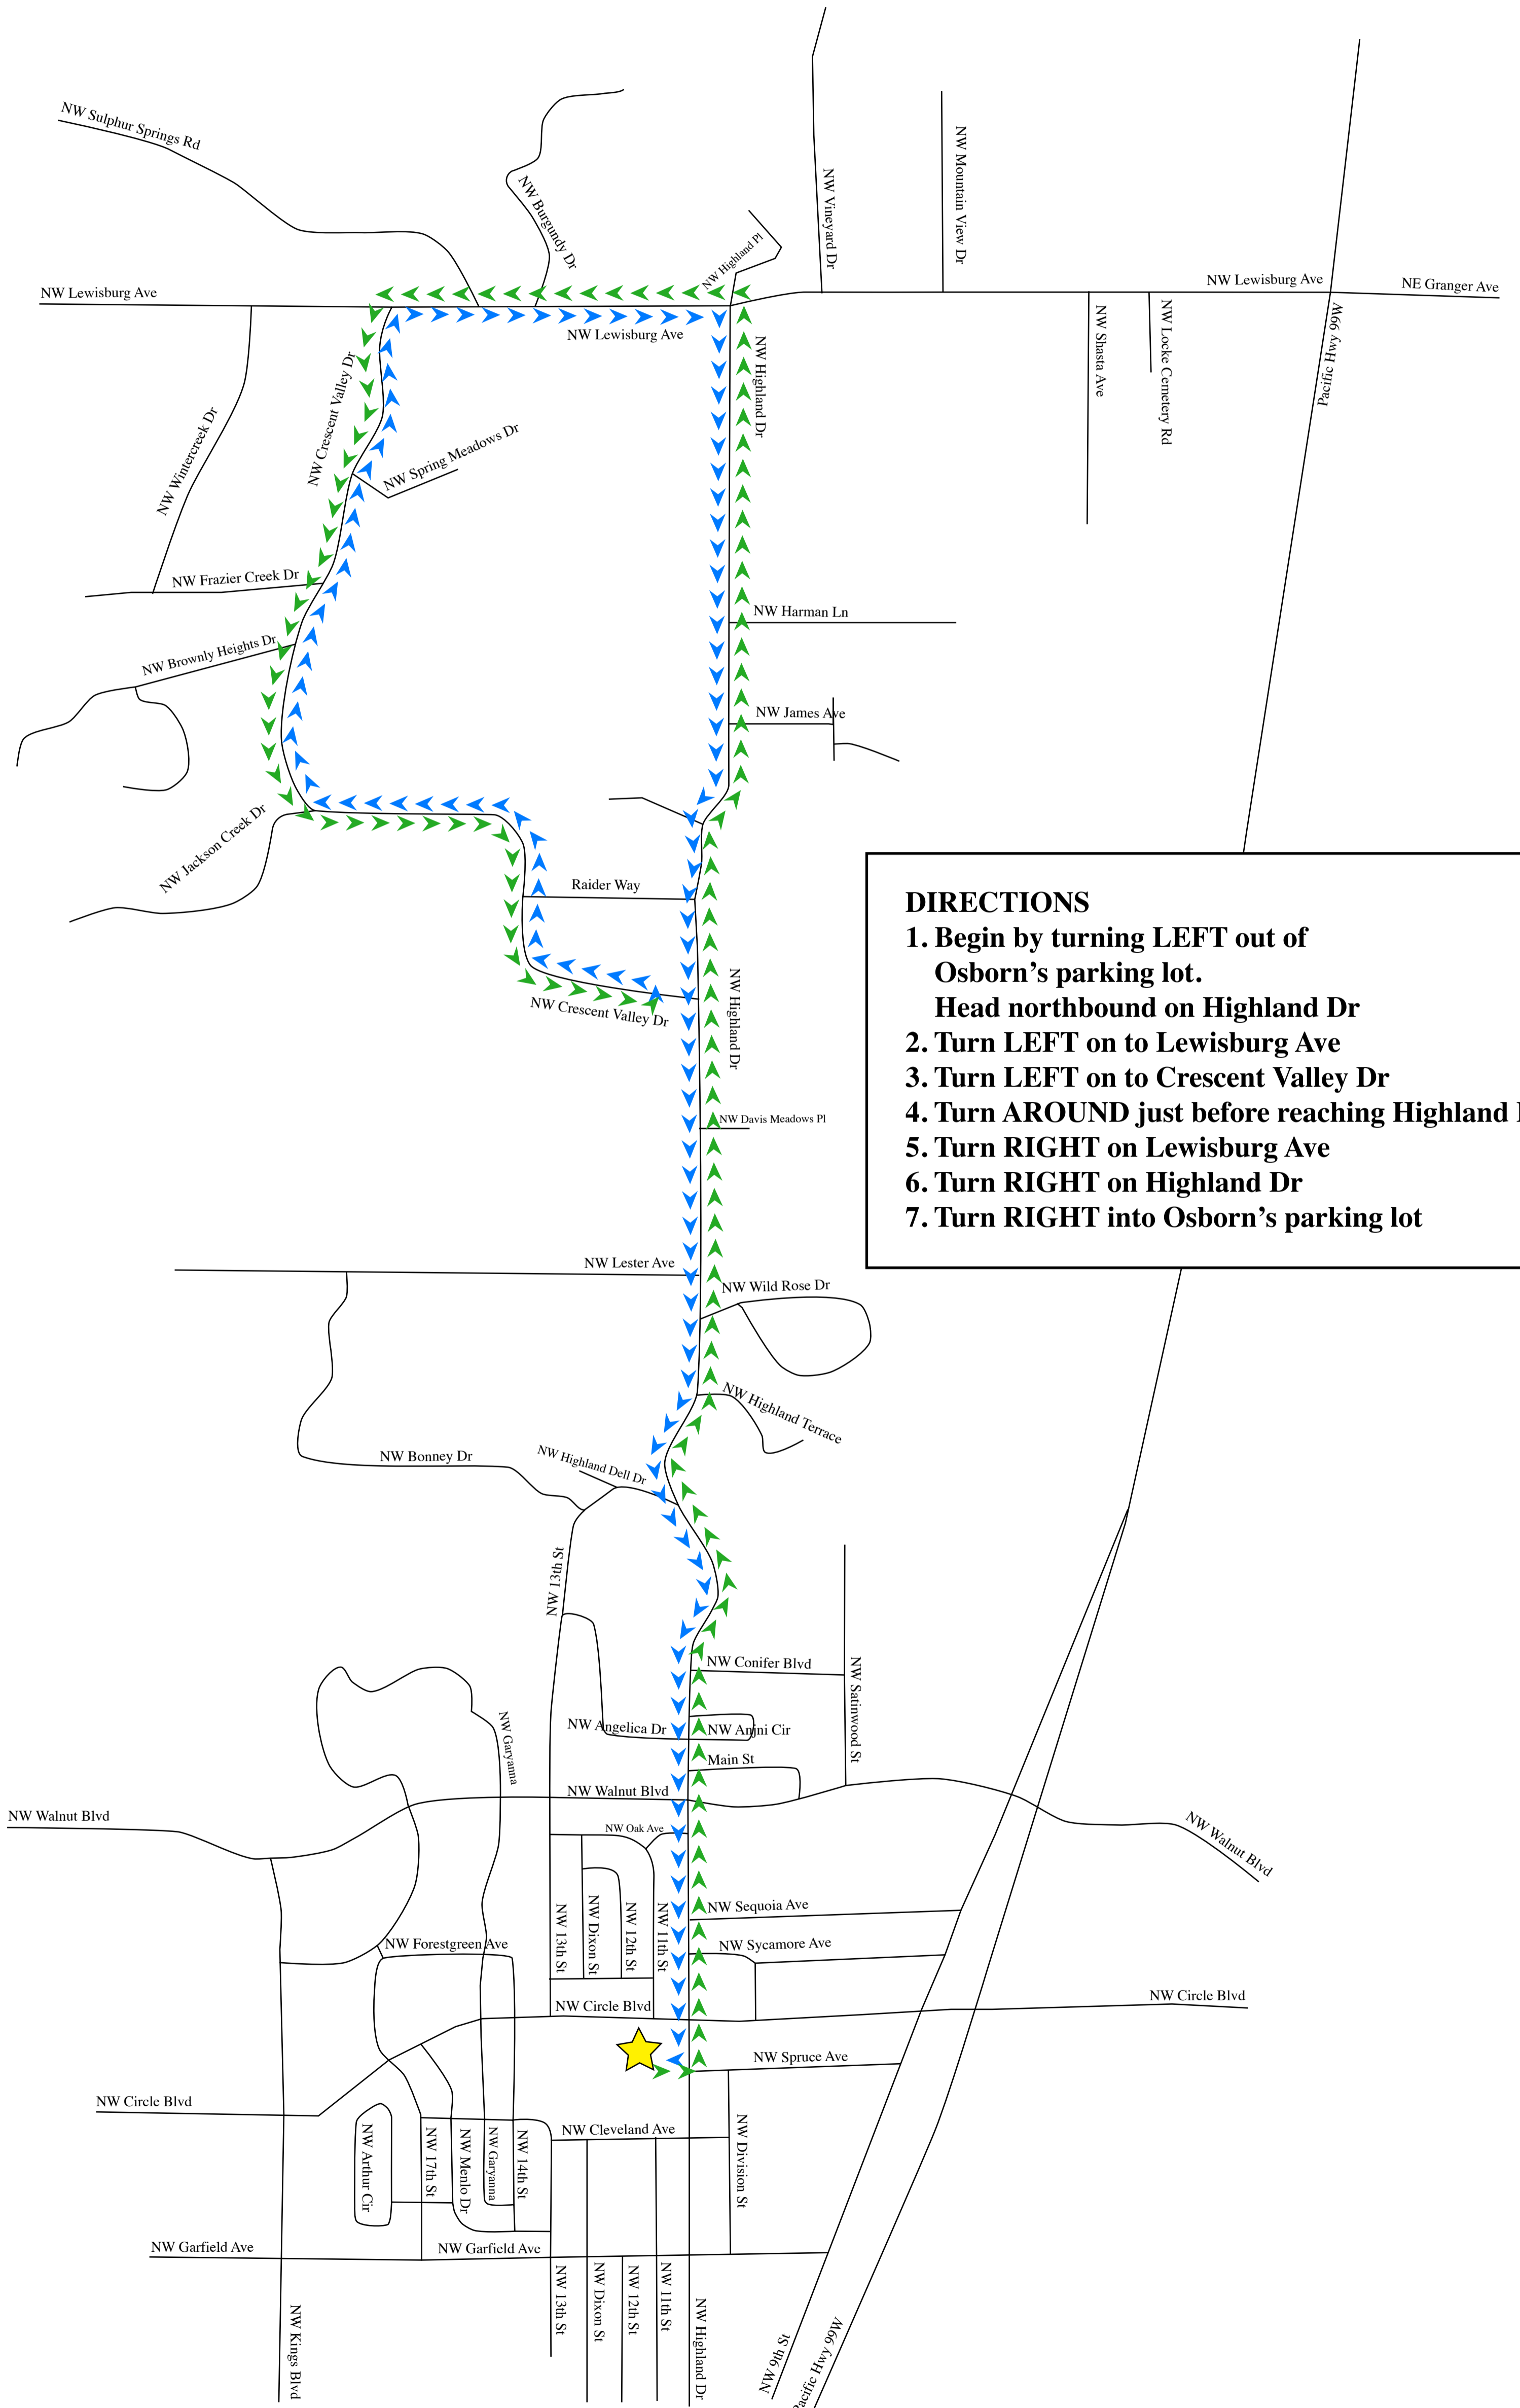

HEART OF THE VALLEY

TRIATHLON & DUATHLON

CORVALLIS, OREGON

DIRECTIONS

1. Begin by turning **LEFT** out of Osborn's parking lot.
2. Head northbound on **Highland Dr**
3. Turn **LEFT** on to **Lewisburg Ave**
4. Turn **LEFT** on to **Crescent Valley Dr**
5. Turn **AROUND** just before reaching **Highland Dr**
6. Turn **RIGHT** on **Lewisburg Ave**
7. Turn **RIGHT** on **Highland Dr**
8. Turn **RIGHT** into **Osborn's parking lot**